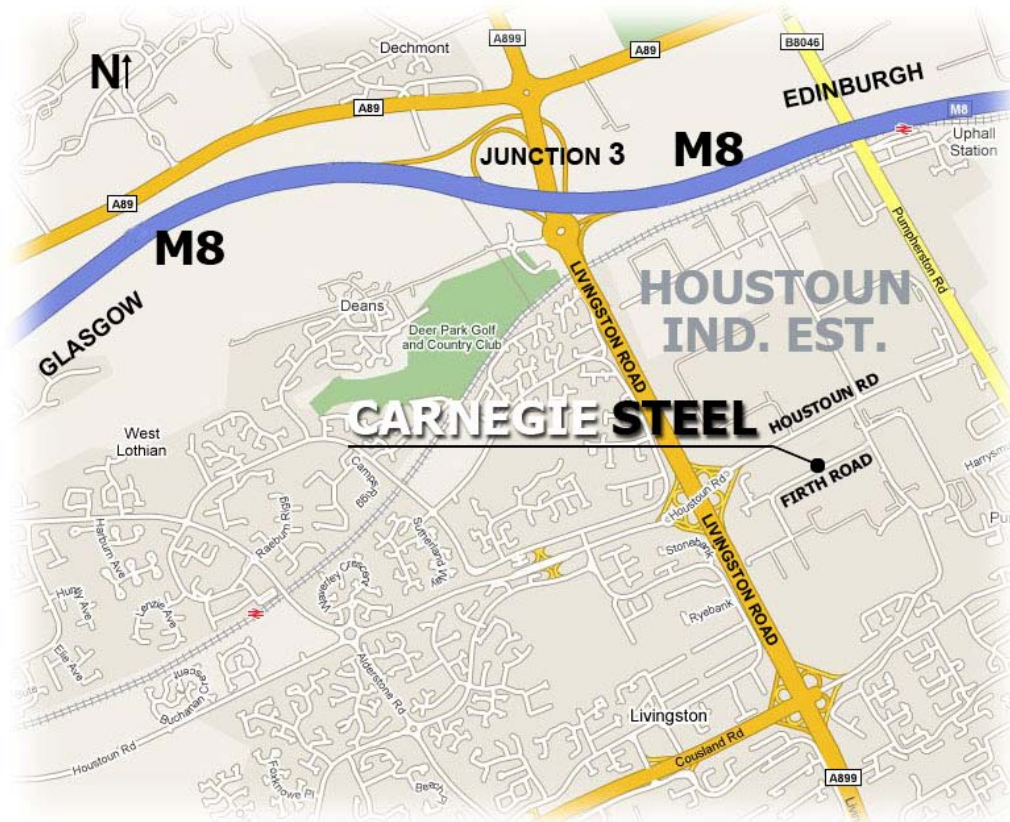

Freephone: **0800 783 8615**
Unit 7, 1 Firth Road, Houstoun Industrial Estate
Livingston West Lothian, EH54 5DJ

CARNEGIE STEEL is centrally located within the Houstoun Industrial Estate in Livingston, West Lothian. We are close to the M8 Motorway which services both the West and East corridors of the central belt in Scotland.

Directions if arriving from Glasgow (from the West)

Go East along the M8 motorway until the Livingston (Junction 3) exit. Take the exit to the Deer Park Roundabout. Take the first exit onto Livingston Road (A899) South to Houstoun Road, again the first exit, onto the Houstoun Road Roundabout, take the Houstoun Road (Eastbound) to the first right hand turn - Grange Road. Head South on Grange Road until the second right - Firth Road. We are in Unit 7, No. 1 Firth Road.

Directions if arriving from Edinburgh (from the East)

Go West along the M8 motorway until the Livingston (Junction 3) exit. Take the exit to the Deer Park Roundabout. Take the first exit onto Livingston Road (A899) South to Houstoun Road, again the first exit, onto the Houstoun Road Roundabout, take the Houstoun Road (Eastbound) to the first right hand turn - Grange Road. Head South on Grange Road until the second right - Firth Road. We are in Unit 7, No.1 Firth Road.